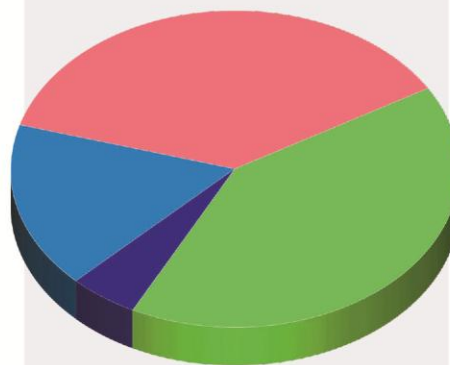

PACKAGING.com

- LABELLING

VISITORS ATTRACTIONS

Target Audience

- C-Level & General Management: 45
- Marketing/Packaging Design: 22
- Production: 7
- Purchasing & Others: 9
- Research & Development: 17

Target Market

- Geographical Reach
- US.....17
- Europe.....37
- Asia.....41
- ROW.....5

Average Page Visits
160,000+

Unique Page Visits
29,000+

Average Visitor Time
9+ mnts

OUR SOCIAL REACH

>10K

of Genuine C - Level
& Mid Management Professionals
in Packaging & Labelling Industry Globally.