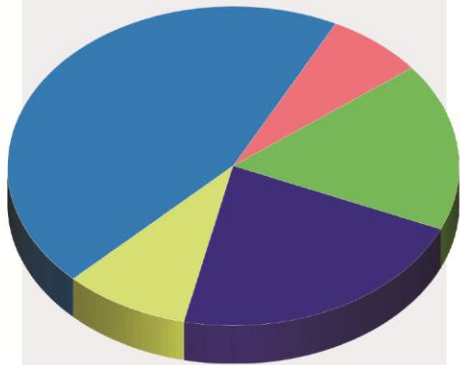

PACKAGING.com

- LABELLING

VISITORS ATTRACTIONS

Target Audience

- C-Level & General Management: 45
- Marketing/Packaging Design: 22
- Production: 7
- Purchasing & Others: 9
- Research & Development: 17

Target Market

- Geographical Reach
- US.....17
- Europe.....37
- Asia.....41
- ROW.....5

Average Page Visits
160,000+

Unique Page Visits
29,000+

Average Visitor Time
9+ mnts

OUR SOCIAL REACH

>10K

of Genuine C - Level
& Mid Management Professionals
in Packaging & Labelling Industry Globally.