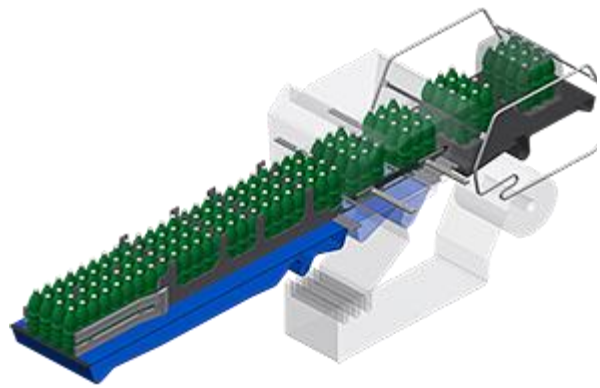

During All4Pack 2018 - Paris it will be possible to discover the latest innovations in the packaging industry, like the new **LSK 30 SF ERGON** automatic shrinkwrapper showcased by SMI

*A compact, efficient and ergonomic solution suitable for only film packaging needs.*

### Simple & smooth production

Machine equipped with an oscillating device lining up the loose products at the machine inlet.

**Better product control and smooth packaging process**