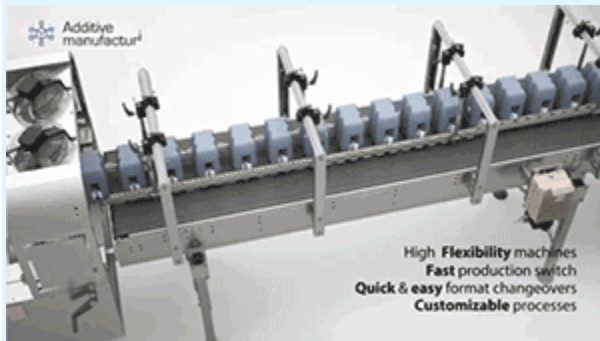

During All4Pack 2018 - Paris it will be possible to discover the latest innovations in the packaging industry, like the new **LSK 30 SF ERGON** automatic shrinkwrapper showcased by SMI

*A compact, efficient and ergonomic solution suitable for only film packaging needs.*

### Simple & smooth production

Machine equipped with an oscillating device lining up the loose products at the machine inlet.

**Better product control and smooth packaging process**

### Quick change over

Manual change over device, ensuring a quick machine adjustment to handle different format.

**Efficient and economic production**