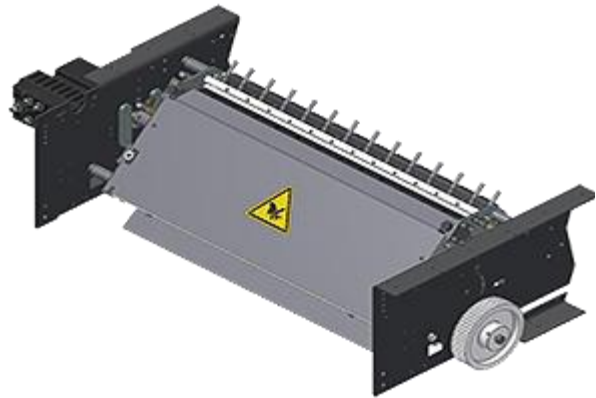

### Simple & smooth production

Machine equipped with an oscillating device lining up the loose products at the machine inlet.

**Better product control and smooth packaging process**

### Quick change over

Manual change over device, ensuring a quick machine adjustment to handle different format.

**Efficient and economic production**

### Precision and easy control

The film cutting blade is equipped with a brushless motor which directly controls the blade motion.

**Precise cutting operation and easy maintenance**