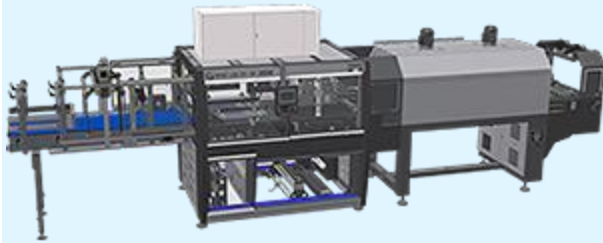

Compactness

Compact dimension able to meet the needs of those who do not have large production spaces.

Simple & smooth production

Machine equipped with an oscillating device lining up the loose products at the machine inlet.

Better product control and smooth packaging process